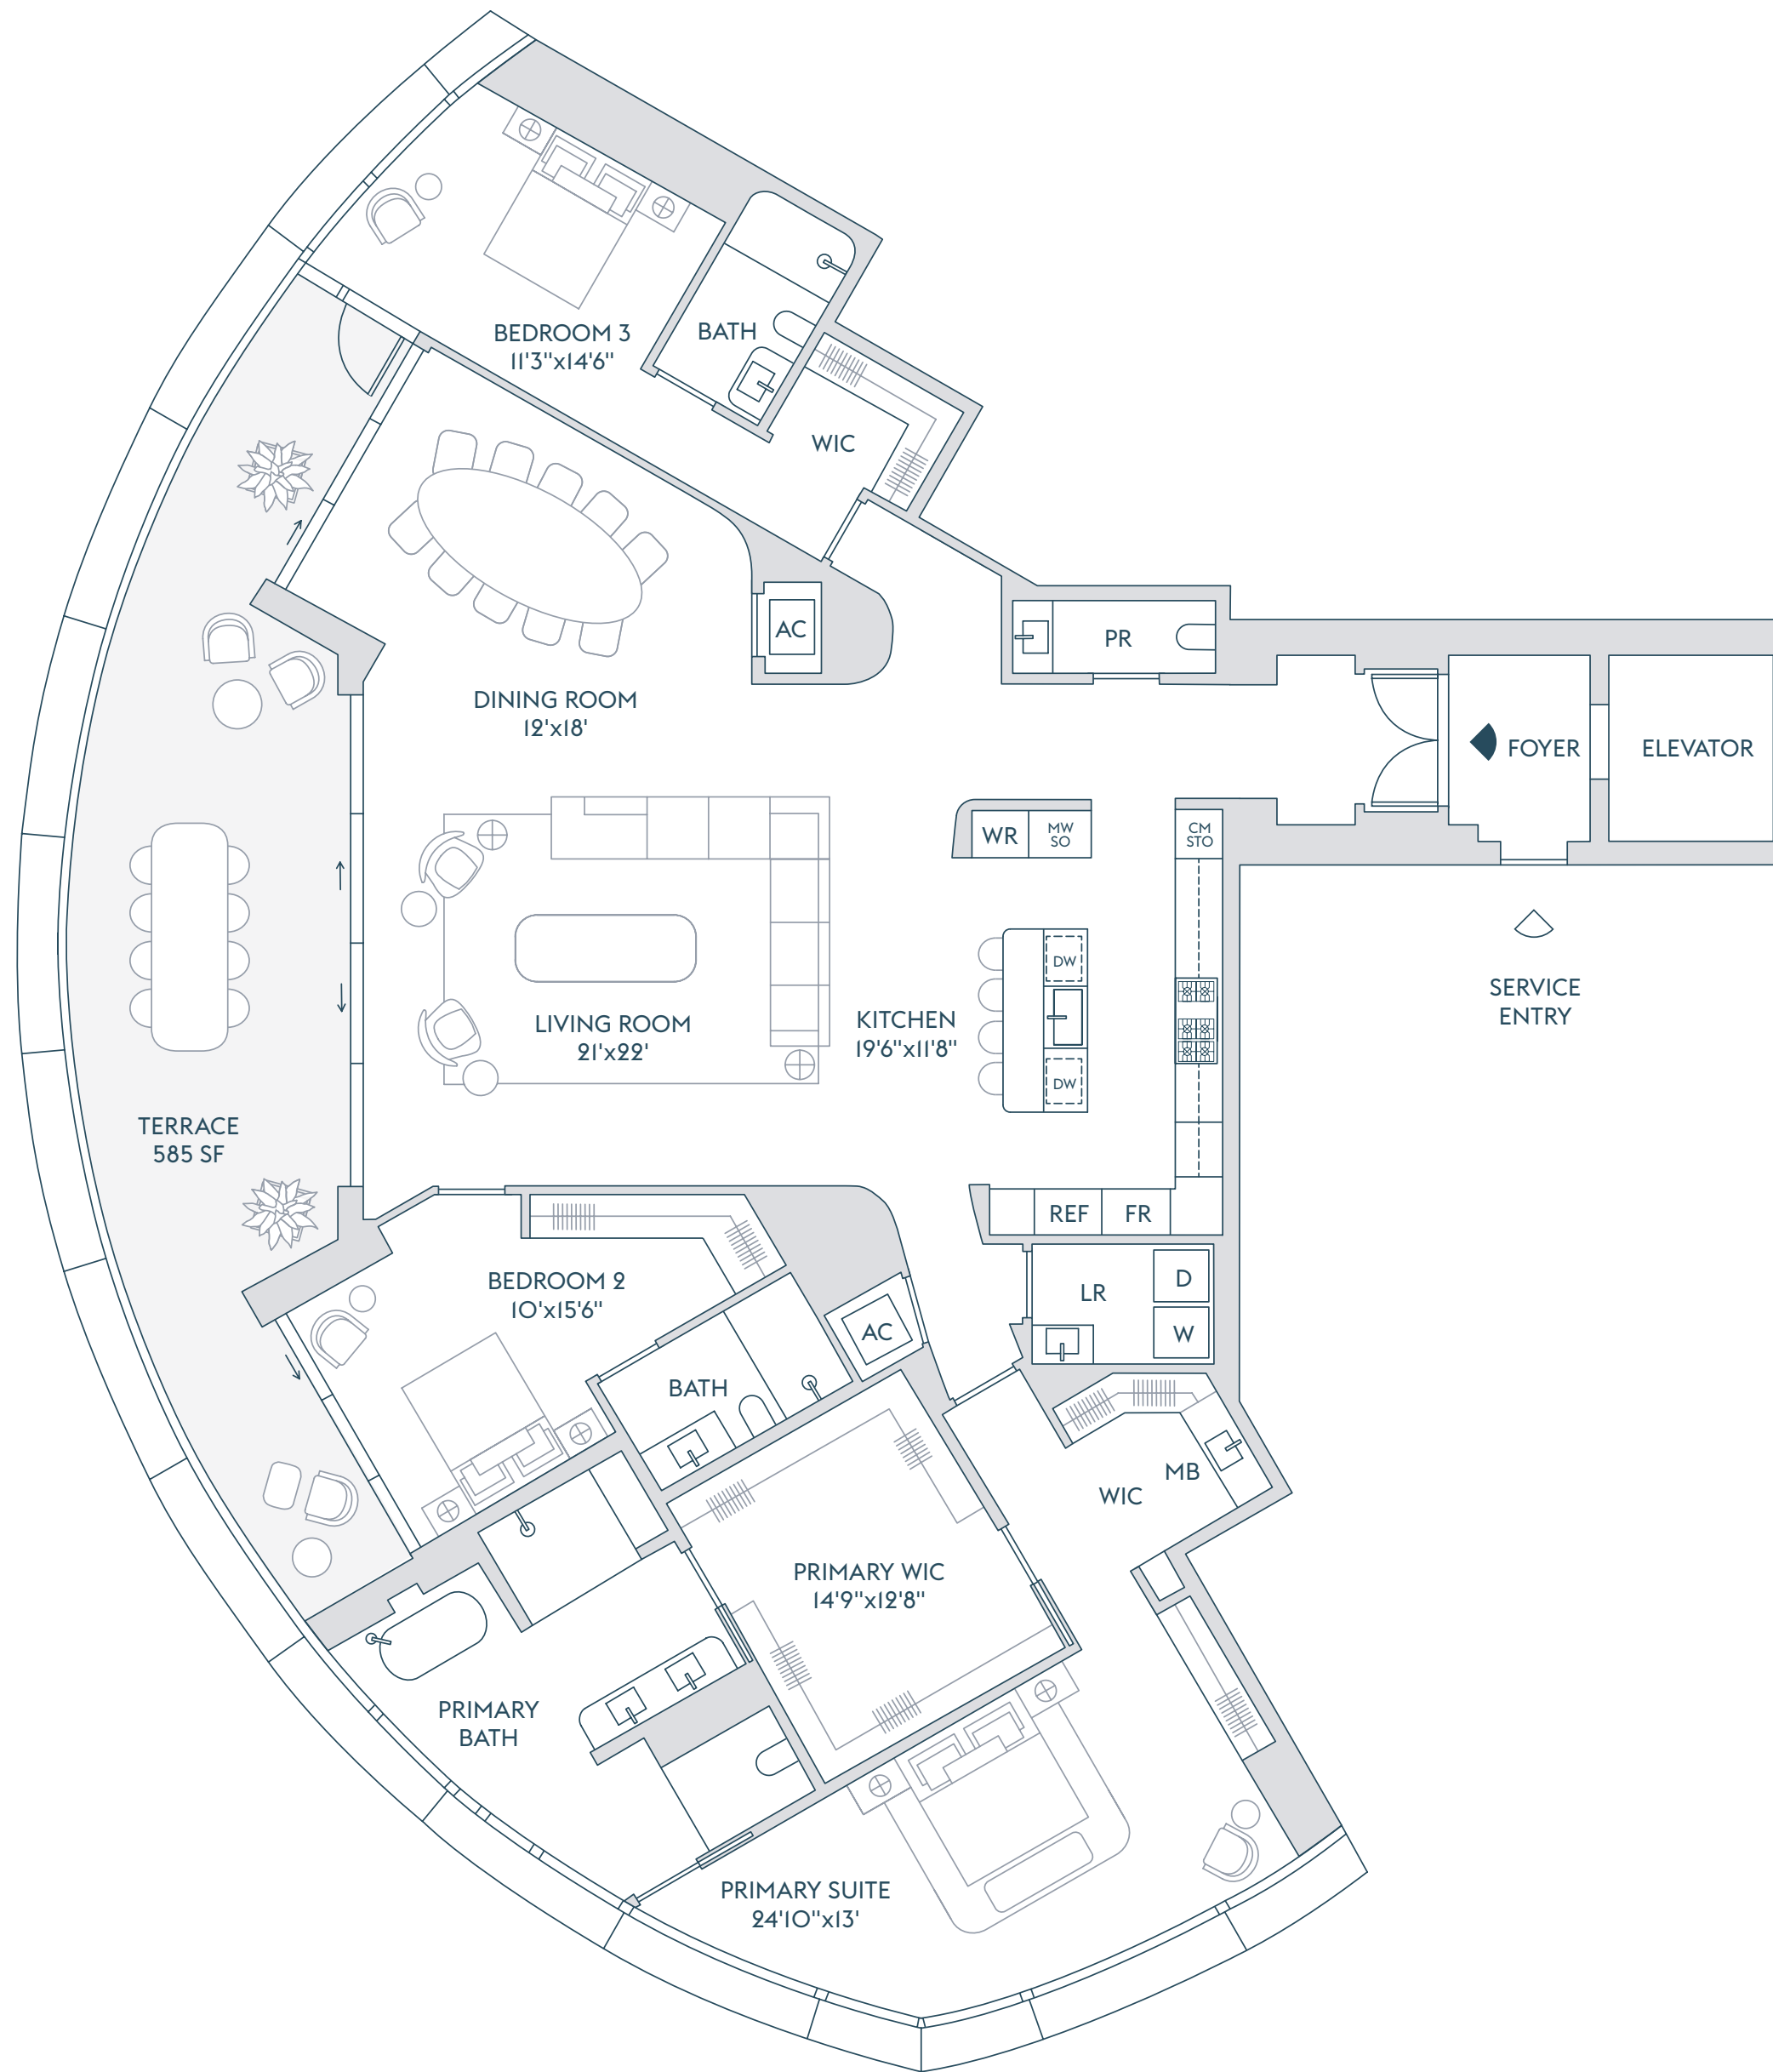

RESIDENCE

FLOORS

C

3-17

3 BEDROOMS
3 BATHROOMS
POWDER ROOM

INTERIOR
3,297 SF | 306 SQM

EXTERIOR
585 SF | 54 SQM

TOTAL
3,882 SF | 361 SQM

INTRACOASTAL
WATERS

ATLANTIC OCEAN