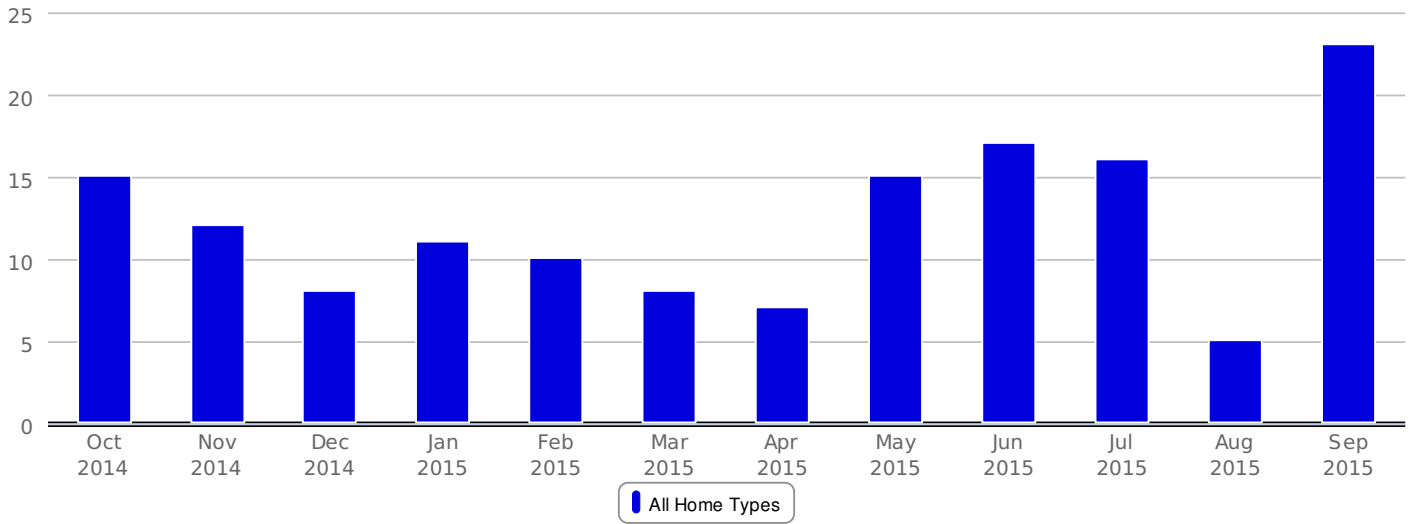

Closed Sales | ZIP: 22712

© 2015 RealEstate Business Intelligence, LLC. Data Provided by MRIS as of Oct 5, 2015